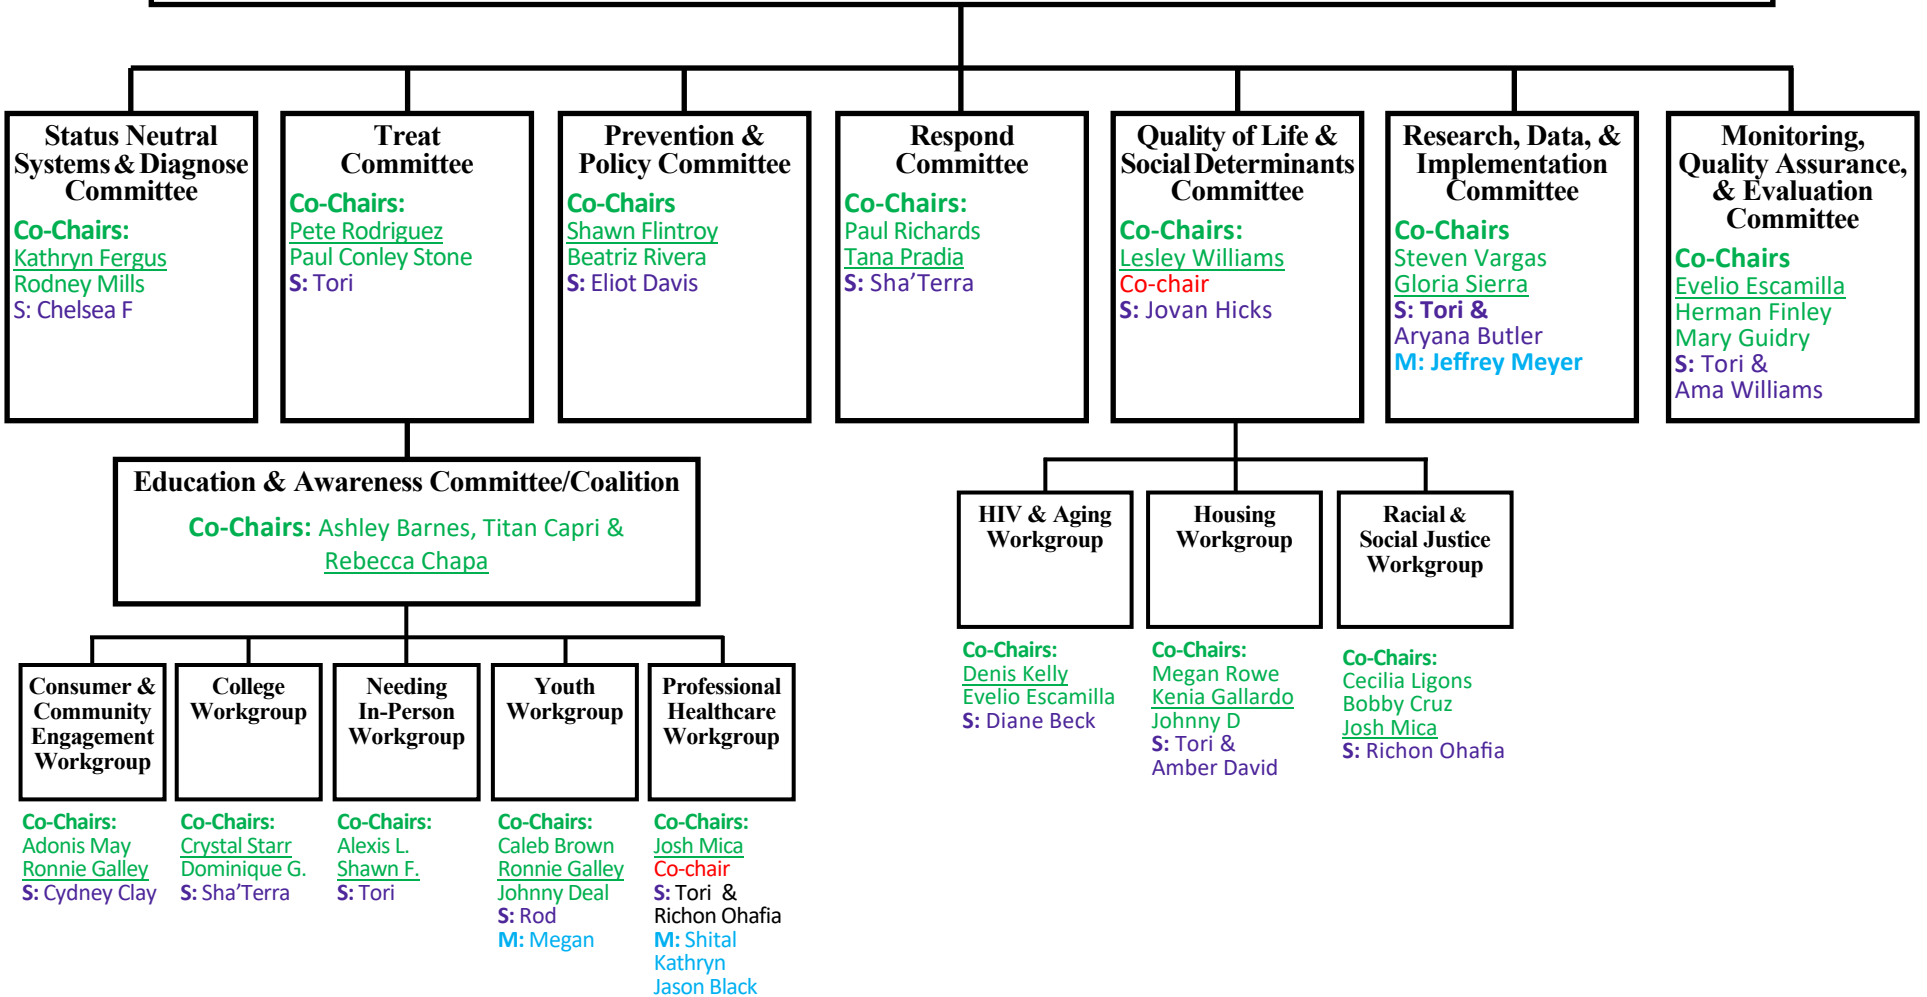

Leadership Team

Co-Chairs: Ronnie Galley (RWPC), TRG working on (RW Pt B) and Shawn Flintroy (CPG)

JOIN WORKGROUPS & COMMITTEES HERE: <https://www.surveymonkey.com/r/SM7MKWJ>

Check the calendar for meeting date/time and agenda: <http://rwpcHouston.org>